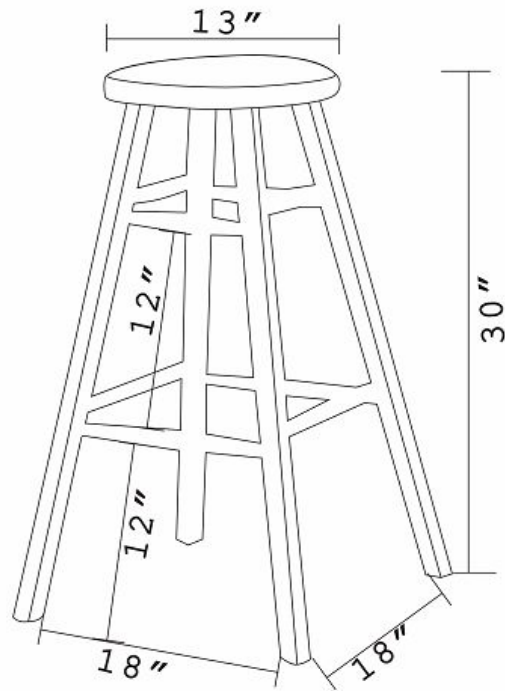

CW655M

Description:

Products: Restaurant furniture

Products material: Solid beech imported from Europe; hardware; paint;
(Wood option: Ash, Oak, Birch, Cherry, South Cypress,
Honduran, Mahogany, Maple, Pine, Walnut)

Cushion material: PU or cloth art, sponge

Color: Liver colored (available in various options)

Style: Modern

Size: 16" W × 18"D × 30"H (457mm × 457mm × 762mm)