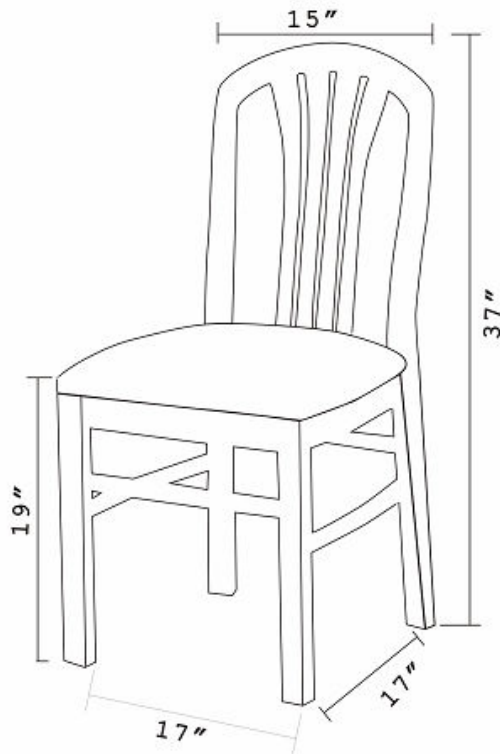

CW620

Description:

Products: Restaurant furniture

Products material: Solid beech imported from Europe; hardware; paint;
(Wood option: Ash, Oak, Birch, Cherry, South Cypress,
Honduran, Mahogany, Maple, Pine, Walnut)

Cushion material: PU or cloth art, sponge

Color: Liver colored (available in various options)

Style: Modern

Size: 17" W × 17"D × 37"H (432mm × 432mm × 940mm)

Seat height: 19" (482mm)